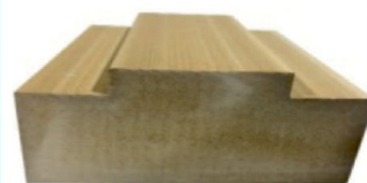

WPC DOOR FRAME

Colour Available in : Ivory, Teak, Brown

75 mm x 50 mm

100 mm x 50 mm

125 mm x 63 mm

100 mm x 63 mm

125 mm x 63 mm

150 mm x 63 mm

PVC/WPC PLY APPLICATIONS

Interior & Exterior

Interior & Exterior Furniture.
Farm-house Furniture, Kitchen,
Crockery Cupboards, Bed &
Wardrobes, Bathroom, Hospital
Furniture, Office Furniture, Camp
Sites and many more...